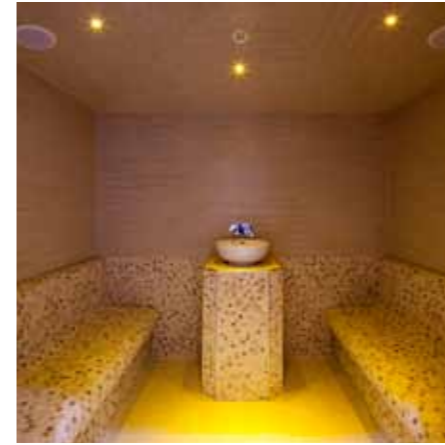

Our projects range from decorative refreshes through to complex building and refurbishment works including new build construction projects and eco-friendly homes.

We have an appreciation for the 'old' and the 'new', bringing listed and ancient structures up to date whilst incorporating the best in modern luxury.

Utilising the highest quality materials, craftsmanship and expertise the end result is a bespoke environment that aligns perfectly with your lifestyle requirements.

The following pages show examples of our expertise, as we walk you through a selection of exclusive living spaces.