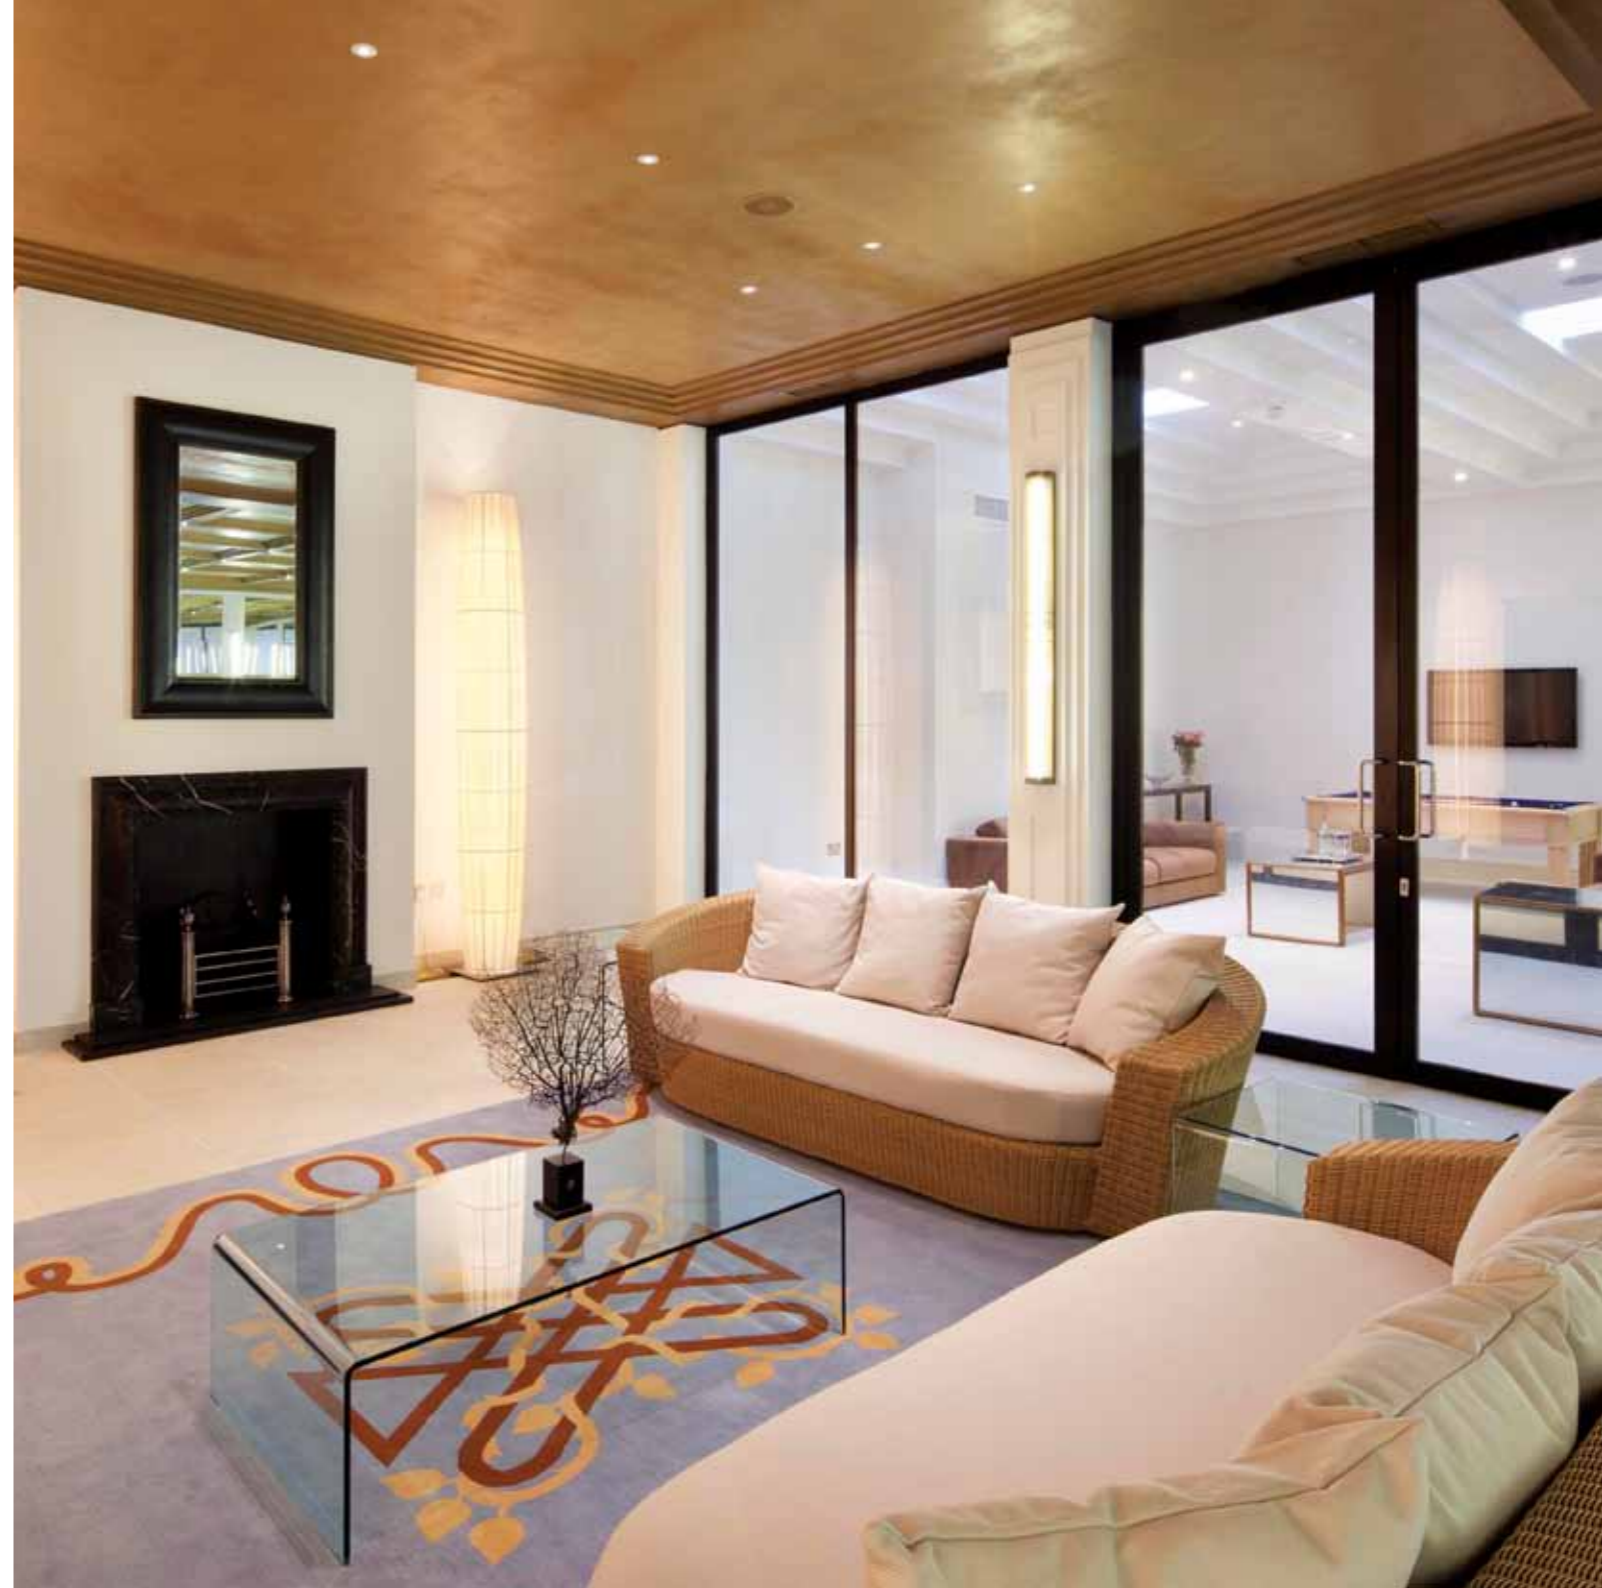

Client

Private

Location

London

Area

11,000 sq ft

ISG Role

Fit out

Architect

Garnett and Partners

Interior Designer

Gosling

The interior of this luxury new build property was inspired by the Art Deco glamour of the SS Normandie. High quality finishes coupled with specially designed furniture shows form as well as function, making these spaces not only aesthetically pleasing, but perfect for entertaining and relaxing too!