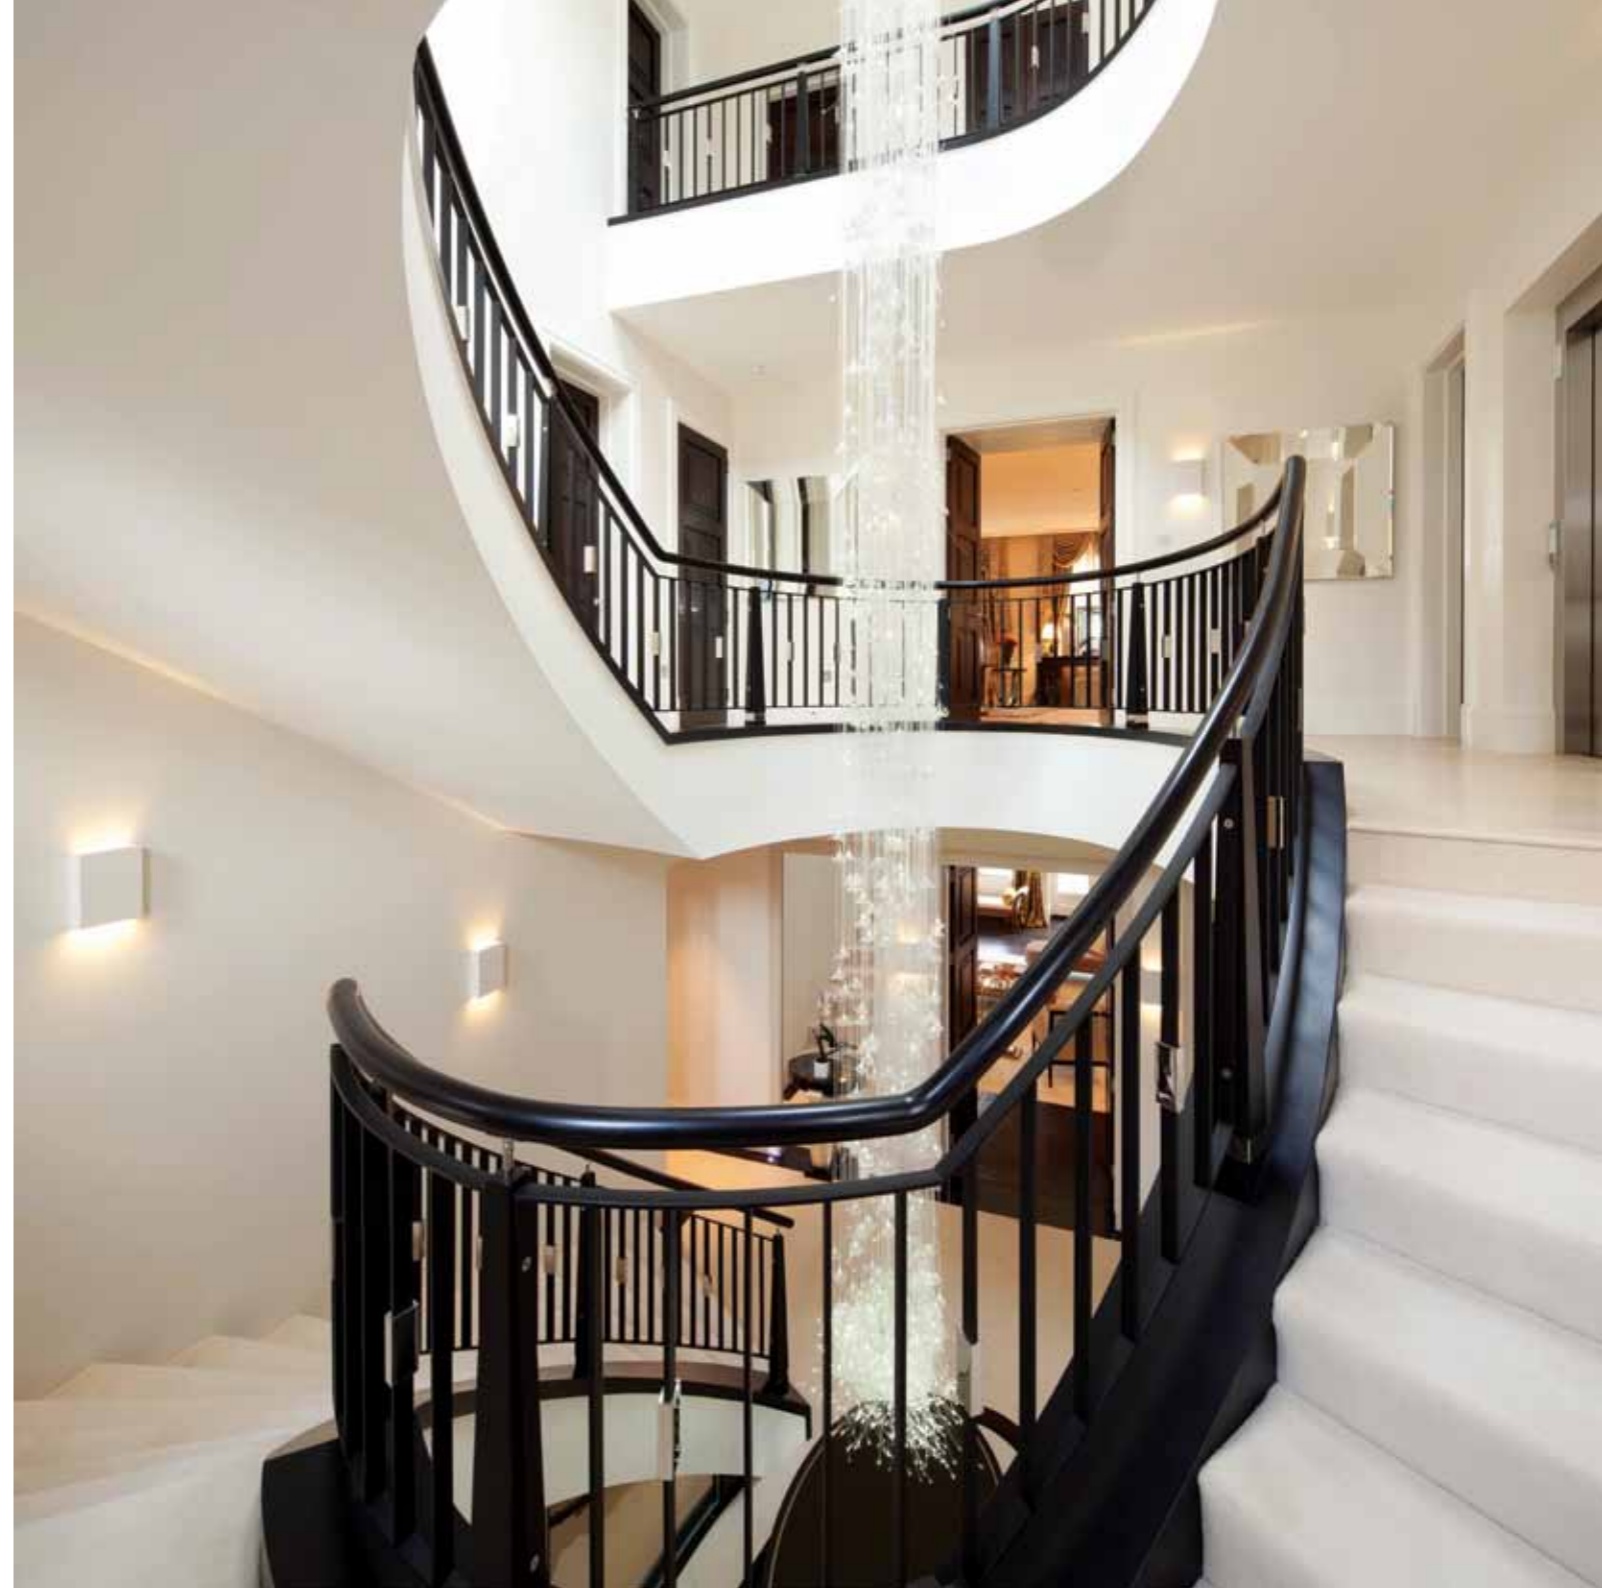

Client

Private

Location

Hampstead, London

Area

11,000 sq ft

ISG Role

Fit out

Architect

Garnett and Partners

Interior Designer

Tim Gosling

Attention to detail was paramount in the creation of this bespoke reception space. Decorative features such as mirror panels, gilded split-level ceilings and black and gold marble flooring follow an Art Deco theme and boast a highly specified finish. Luxury furnishings including a bespoke chandelier by Sharon Marston and feature table by Tim Gosling are offset by a grand sweeping staircase that spans three floors.